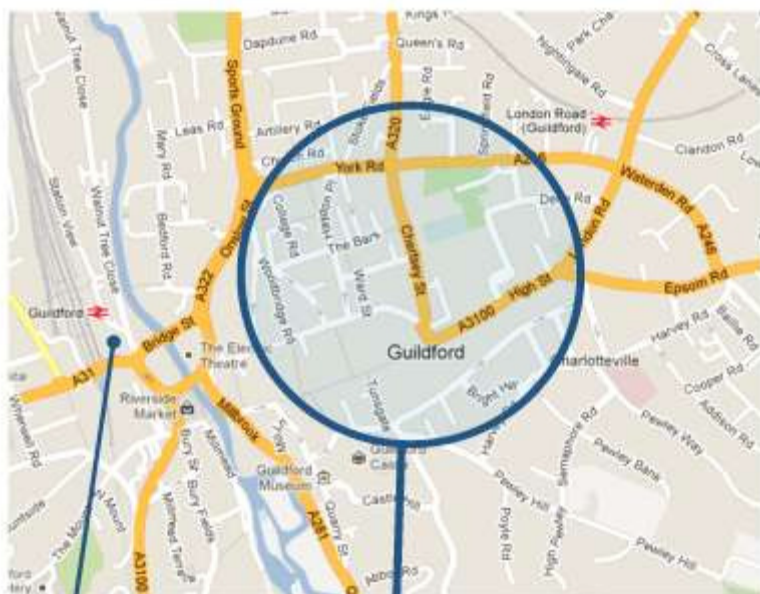

How to find us...

www.gbclearning.co.uk